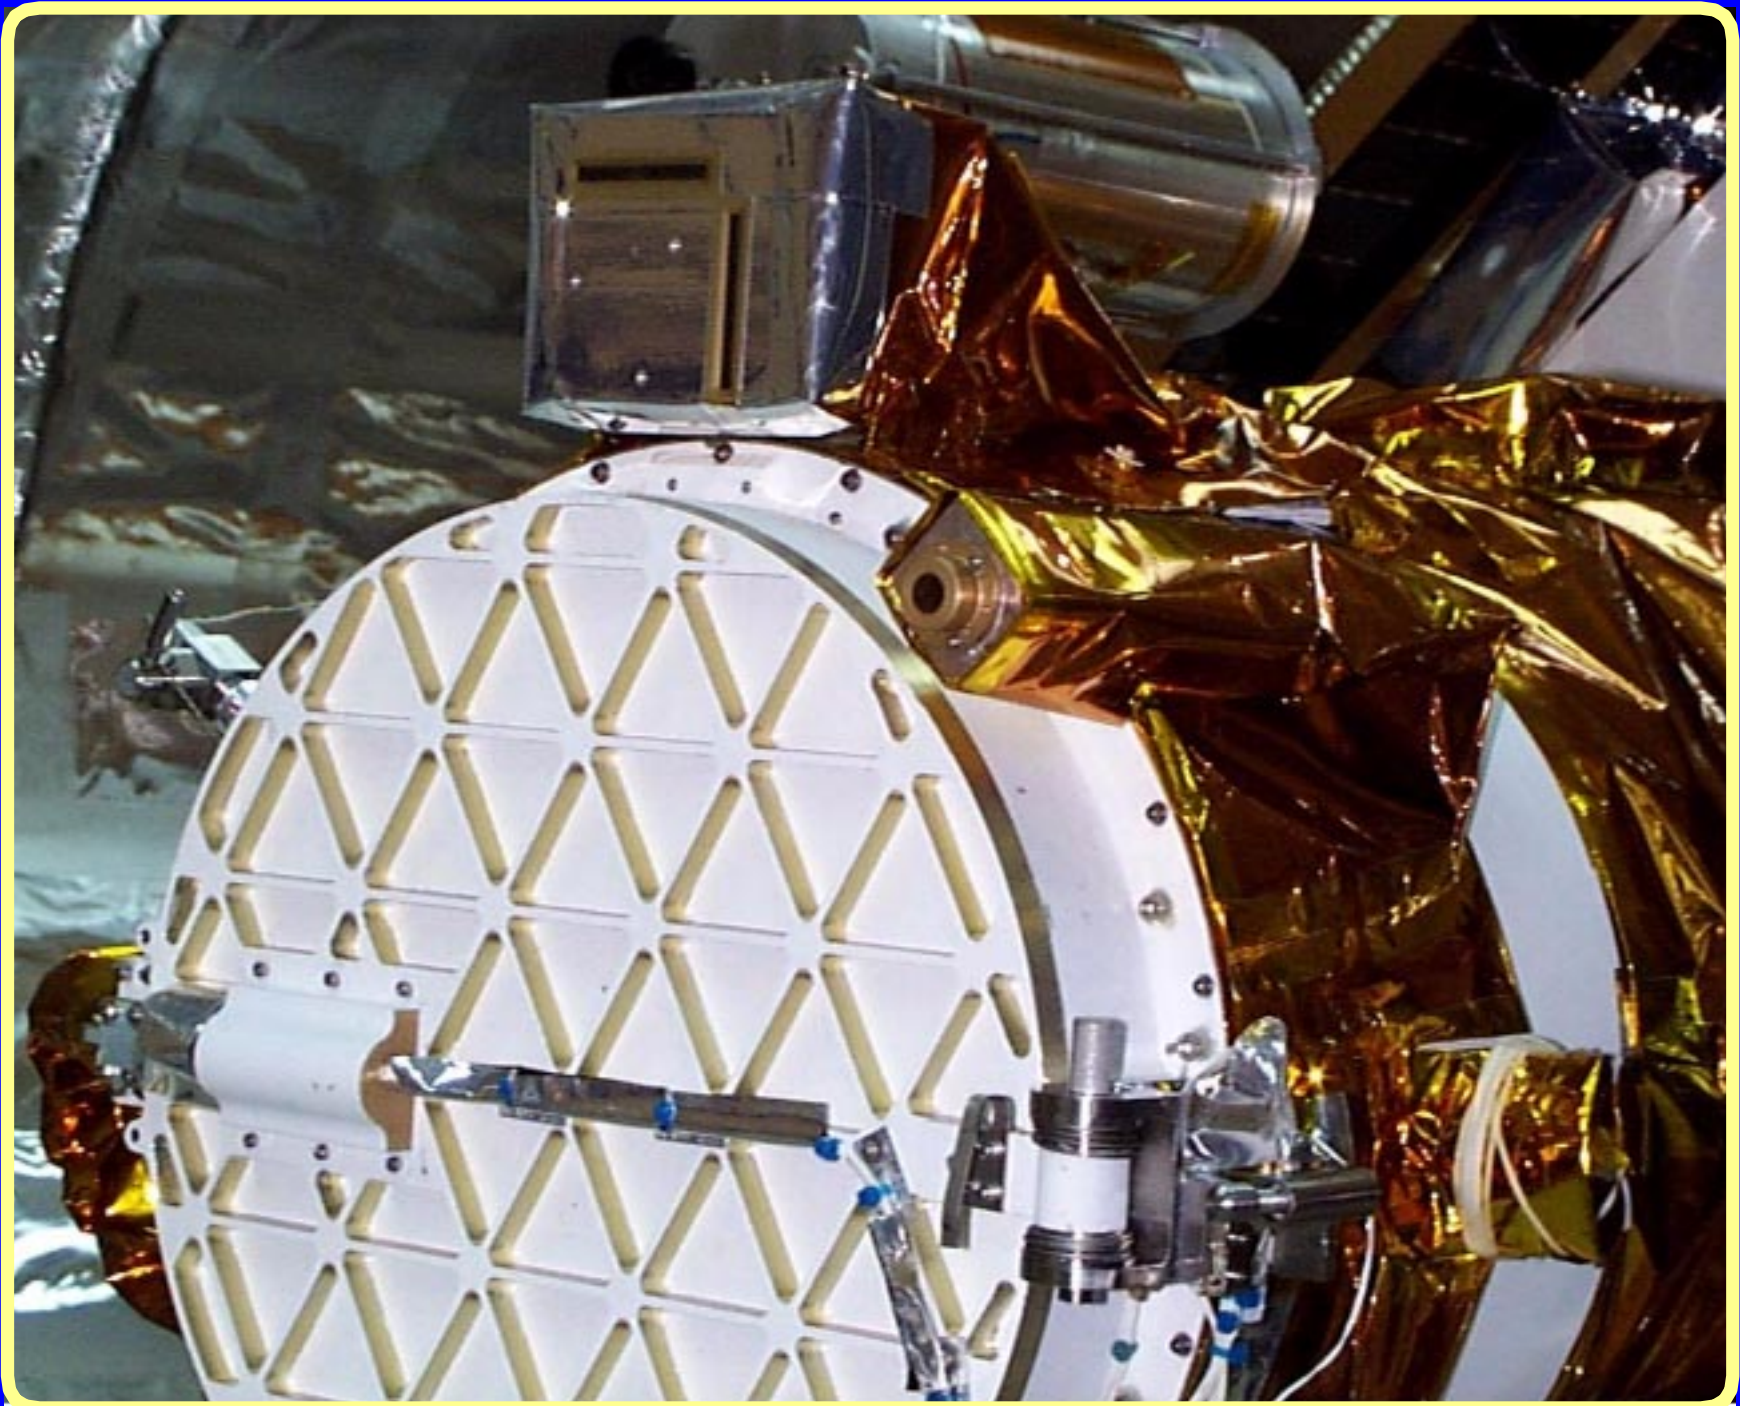

# *TRACE in Pegasus Fairing March, 1998*

# ***TRACE Front Door and Sun Sensors***

***TRACE with Thin Foil Front Filters  
and UV Window Installed***

# ***TRACE Pegasus in Vandenberg Clean Room***

*TRACE on Pegasus at Vandenberg March 1998*